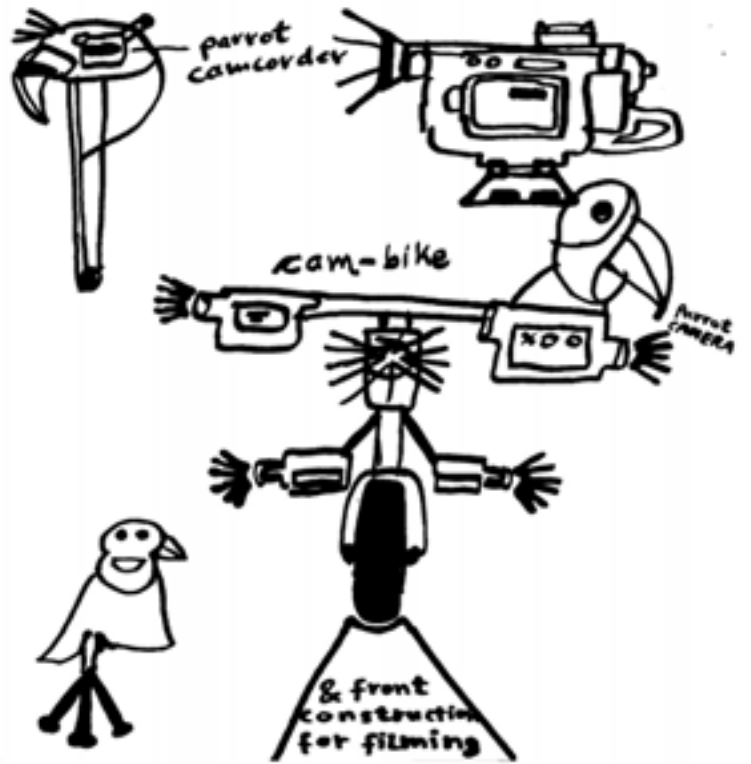

DRAW HERE

Living on board

Here you can see my Drawpassing drawings painted directly on the walls of the gallery and my Drawpassing heli-cycle. It is installed inside but can be used outside of the gallery space from any visitor. By using my bicycle any rider can become a video and Drawpassing artist of his own and becomes part of the show. The paddles are used as wings and turn around 360 degrees if you ride the bicycle. A microphone, camera, boxing gloves and a new pair of running shoes are installed. The bicycle records everything around you and your tour is broadcasted inside the gallery.

DRAW BIKE

WALK ARTIST

FOCUSING ON GREAT OPPORTUNITIES  
(TO DISCOVER THE (UN)KNOW)